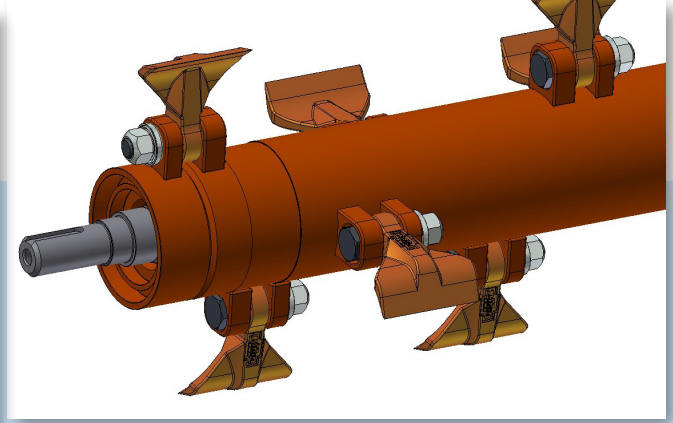

The large diameter flail rotor is driven through an oil-bath gearbox. V-belts are kept at the right tension by springloaded automatic belt tensioners. This indirect flexible drive ensures maximum security and requires minimum maintenance.

The 0,9 kg (2 lbs) special flails with single cutting edges ensure clean and finest cut of grass, rushes, reed stems, pruning etc. up to 3 cm. They are fitted to the double balanced rotor with with heavy 20 mm bolts and replaceable steel bushes.

OFFSET FEATURE

The standard configuration includes a headstock for tractor rear mount with manual offset possibility. Hydraulic offset is available as an option.

EXTRA'S

- Hydraulic offset feature
- Flex-flails instead of 0,9 kg (2 lbs) flails, for better protection against large stones

Technical specifications	KW-245	KW-270	KW-300
Working width (cm/ inch)	245/ 8'0"	270/ 8'9"	300/ 9'8"
Speed:			
- PTO shaft (rpm)	1000	1000	1000
- flail shaft (rpm)	1890	1890	1890
Required min. power (kW/ HP)	33/45	40/55	48/65
Flails 0.9 (kg)/ 1.98 (lb)	24	28	32
Total width (cm/ inch)	261/ 8'6"	286/ 9'4"	316/ 10'4"
Tractor coupling system (cat.)	II	II	II
Weight (kg/ lb)	830/ 1830	875/ 1929	920/ 2028
Offset from tractor centre:			
- minimum (cm/ inch)	88/ 2'9"	113/ 3'7"	143/ 4'7"
- maximum (cm/ inch)	135/ 4'4"	160/ 5'2"	190/ 6'2"